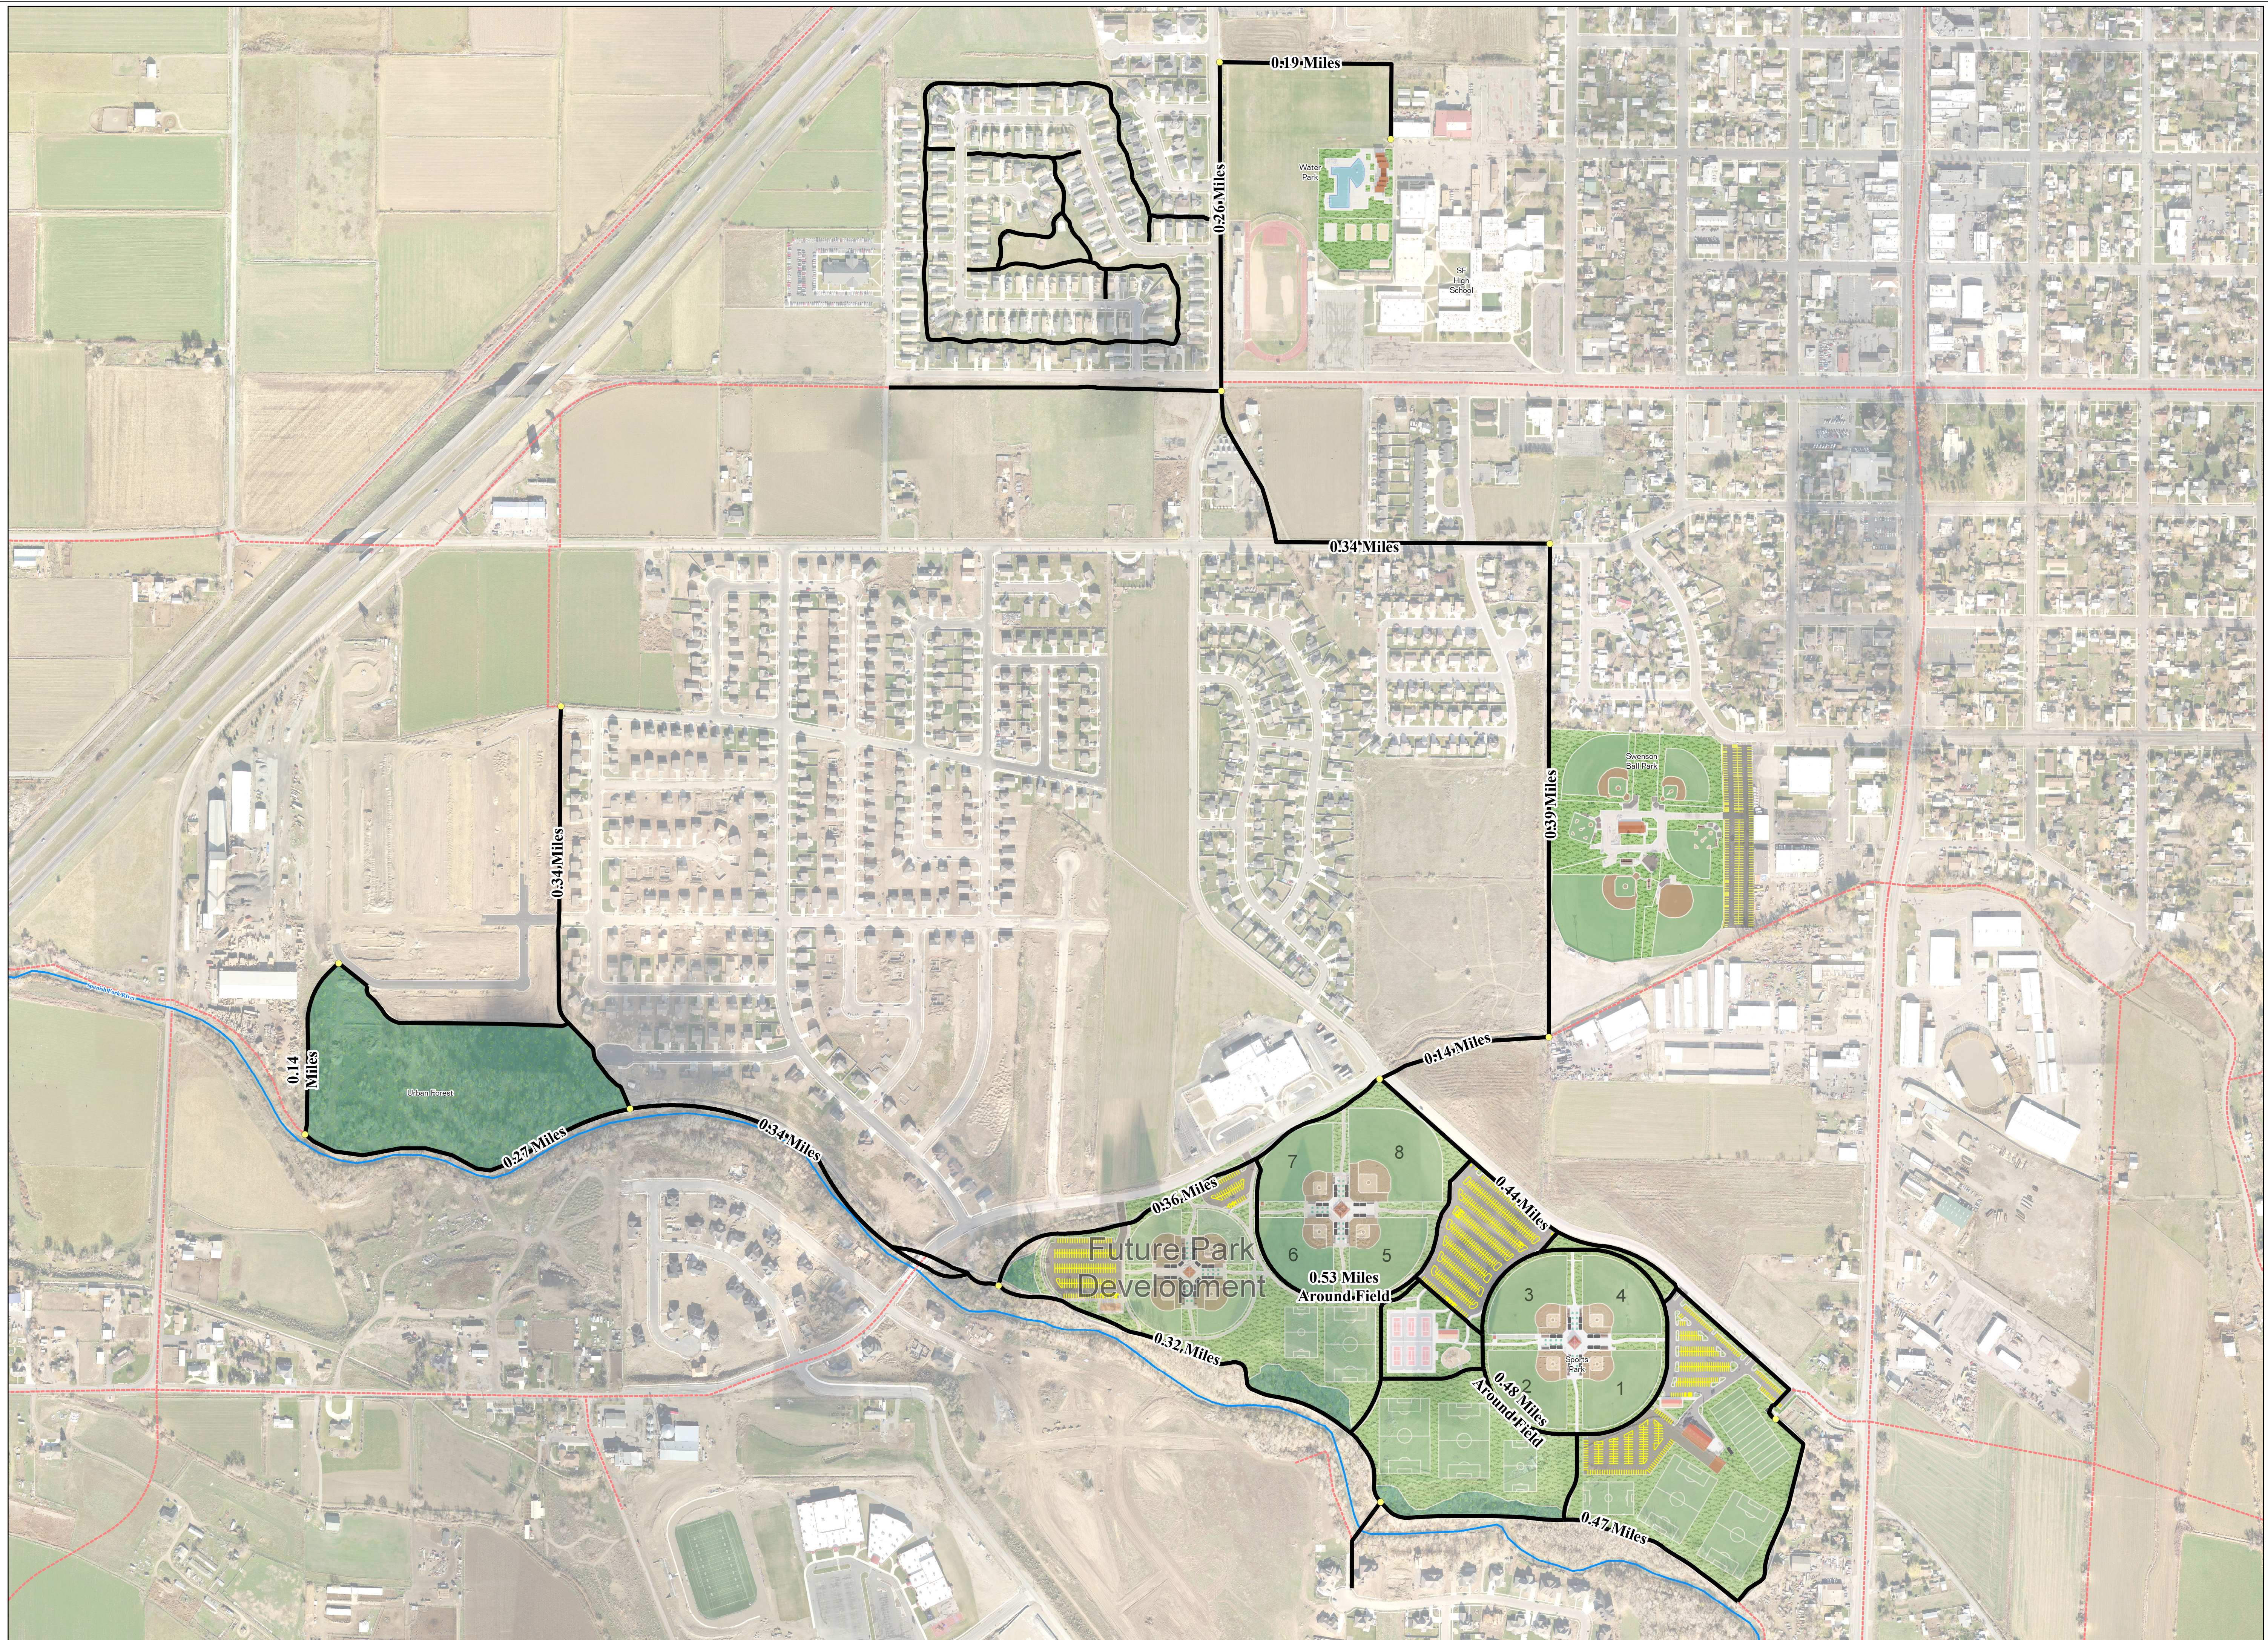

Spanish Fork Trails Sports Complex

1 inch = 300 feet

Legend

- Mileage Intersections
- Rivers
- Existing Trails
- Planned Future Trails

Print Date: 6/7/2011

PARKS AND RECREATION

Spanish Fork City GIS
40 South Main Street
Spanish Fork, UT 84660
(801) 798-5000